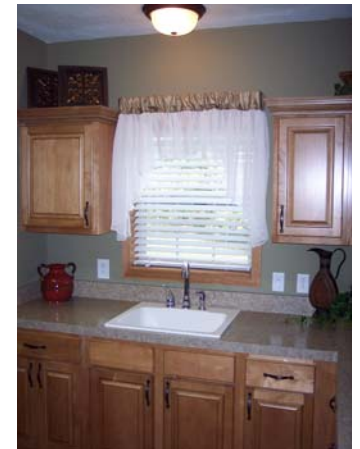

Custom Designed Drape Packages

By Century Homes, Inc.

Formal Drapes Taupe

Living Room & Dining Room
Drape. Cornice Board covered with
Faux silk with matching side
Detachable jabots

Master Bedroom Drape
Valance with side panels
Damask Taupe Fabric

Utility Room, Sunroom
Or Breakfast Nook. Sheer
White Fabric shirred on rod
Topped with décor accent.

Formal Drapes Wheat

Living Room & Dining Room
Drape. Cornice Board covered with
Faux silk with matching side
Detachable jabots

Master Bedroom drape
Valance with side panels
Damask Wheat Fabric

Utility Room, Sunroom or
Breakfast nook. Sheer
White Fabric shirred on rod
Topped with décor accent

Casual Drapes Wheat

Living Room & Dining Room
Drape. Valance with Side panels.
Linen type fabric