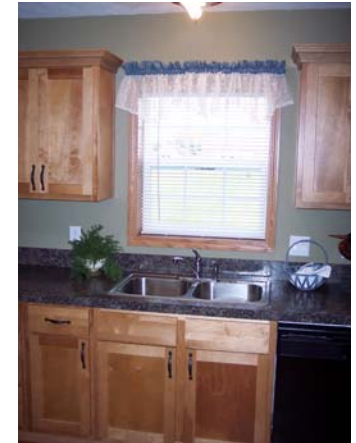

Kitchen Drape – Valance
Lace with décor accent