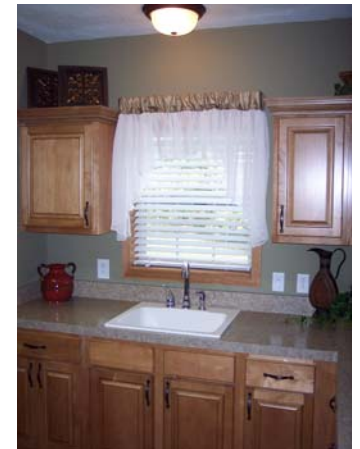

Custom Designed Drape Packages

By Fairmont Homes, Inc.

Formal Drapes Taupe

Living Room & Dining Room
Drape. Cornice Board covered with
Faux silk with matching side
Detachable jabots

Master Bedroom Drape
Valance with side panels
Damask Taupe Fabric

Utility Room, Sunroom
Or Breakfast Nook. Sheer
White Fabric shirred on rod
Topped with décor accent.

Formal Drapes Wheat

Living Room & Dining Room
Drape. Cornice Board covered with
Faux silk with matching side
Detachable jabots

Master Bedroom drape
Valance with side panels
Damask Wheat Fabric

Utility Room, Sunroom or
Breakfast nook. Sheer
White Fabric shirred on rod
Topped with décor accent

Casual Drapes Wheat

Living Room & Dining Room
Drape. Valance with Side panels.
Linen type fabric