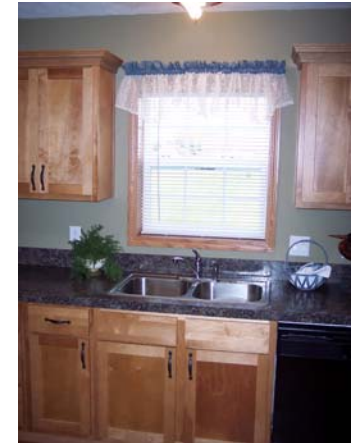

Kitchen Drape – Valance
Lace with décor accent