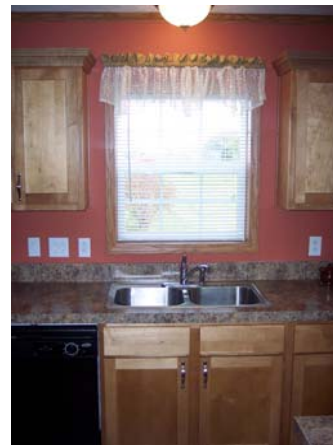

Kitchen Drape – Valance
Lace with décor accent