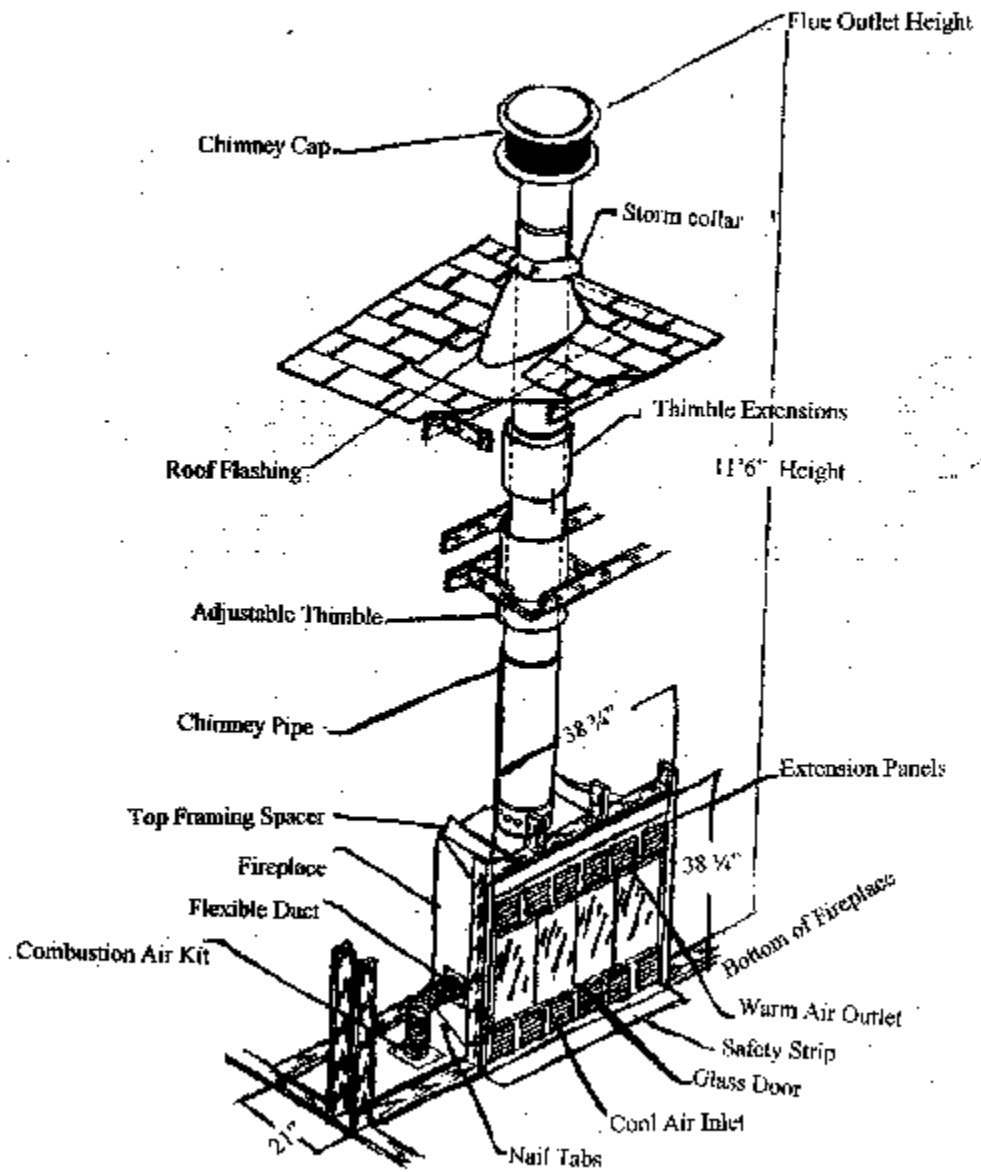

**TYPICAL TEMCO TLC36MBE FIREPLACE
MANUFACTURED HOMES INSTALLATION**